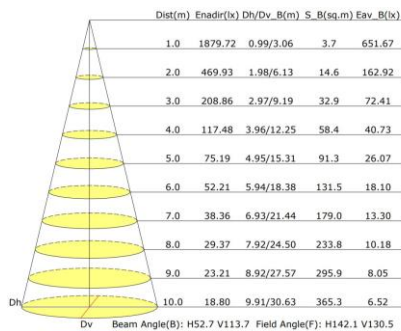

Art.Nr. **LSL322N**

- 50W
- 6100Lm
- 4000K – természetes fehér
- IP65
- AC 170 - 400V
- PF > 0,9
- IK07
- A karosszéria korróziógátló szürke kopusz
- Méret 333 x 128 x 78 mm
- Sugárzási szög 60 x 140° $\begin{matrix} \text{L} \\ \text{SEP} \end{matrix}$
- 35000h
- 3 év garancia
- Ajánlott környezeti hőmérséklet -20° és +50°C
- Nettó tömeg - 1188g $\begin{matrix} \text{L} \\ \text{SEP} \end{matrix}$
- Szerelhető kiállásra $\varnothing$ 60 mm
- Csomagolás 1/12

<https://nedes.hu/led-utcai-lampa-50w/4000k-lsl322n/p-949>