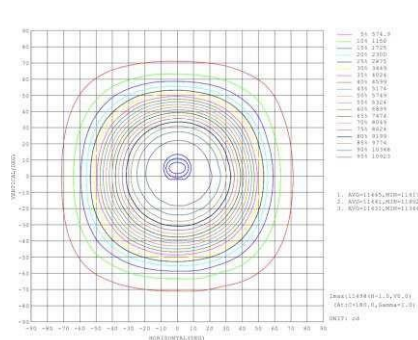

Art.Nr. **LU222/DALI**

- 150W
- AC100 - 277V
- IP65
- IK08
- PF > 0,96
- 22 500Lm
- Rozmer Ø340 x 142 mm
- 5000K – neutrálna biela
- D
- 90°
- 50 000h
- Záruka 5 rokov (SOSEN DRIVER, HONGLI LED)
- Doporučená teplota okolia -30° až +55°C
- Metal-čierna
- Stmievateľné DALI
- Hmotnosť netto - 3240g
- Balenie 1/4

<https://nedes.sk/led-svietidlo-ufo-150w/ip65/5000k/dali-lu222/dali/p371>