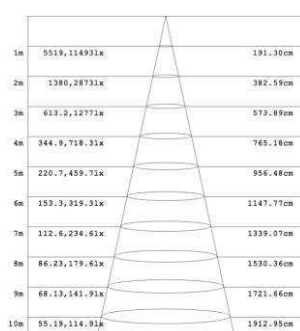

Art.Nr. **LU222/DALI**

- 150W
- AC100 - 277V
- IP65
- IK08
- PF > 0,96
- 22 500Lm
- Rozmer Ø340 x 142 mm
- 5000K – neutrálna biela
- D
- 90°
- 50 000h
- Záruka 5 rokov (SOSEN DRIVER, HONGLI LED)
- Doporučená teplota okolia -30° až +55°C
- Metal-čierna
- Stmievateľné DALI
- Hmotnosť netto - 3240g
- Balenie 1/4

<https://nedes.sk/led-svietidlo-ufo-150w/ip65/5000k/dali-lu222/dali/p371>